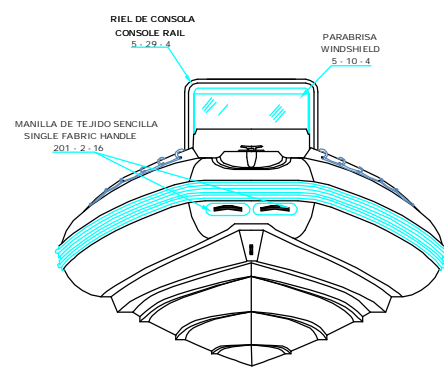

PLANT VIEW VISTA SUPERIOR

AFT VIEW VISTA TRASERA

LONGITUDINAL PROFILE VISTA LATERAL

FORE VIEW VISTA FRONTAL

NOTA: FAVOR INDICAR COLOR DEL BOTE AL ORDENAR / NOTE: MUST INDICATE BOAT COLOR WHEN ORDERING