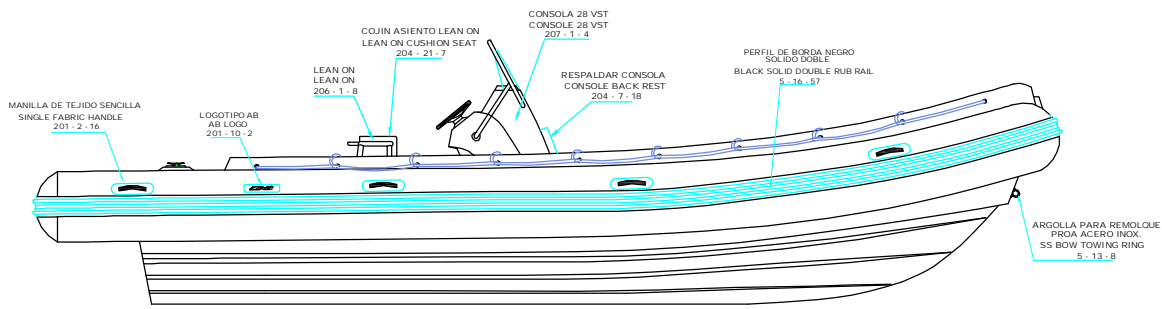

PLANT VIEW VISTA SUPERIOR

AFT VIEW VISTA TRASERA

LONGITUDINAL PROFILE VISTA LATERAL

FORE VIEW VISTA FRONTAL

NOTA: FAVOR INDICAR COLOR DEL BOTE AL ORDENAR / NOTE: MUST INDICATE BOAT COLOR WHEN ORDERING