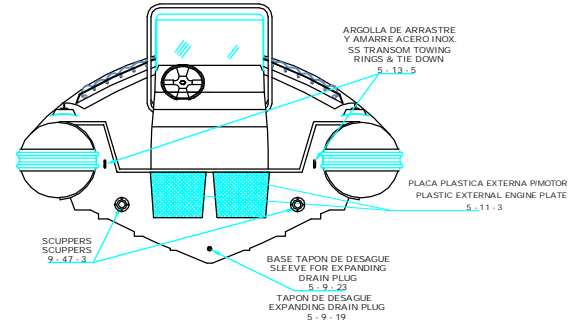

PLANT VIEW VISTA SUPERIOR

AFT VIEW VISTA TRASERA

LONGITUDINAL PROFILE VISTA LATERAL

FORE VIEW VISTA FRONTAL

NOTA: FAVOR INDICAR COLOR DEL BOTE AL ORDENAR / NOTE: MUST INDICATE BOAT COLOR WHEN ORDERING