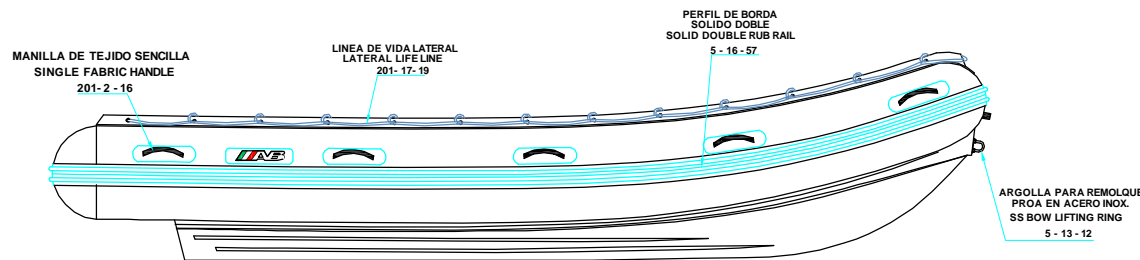

PLANT VIEW  
VISTA SUPERIOR

AFT VIEW  
VISTA TRASERA

LONGITUDINAL PROFILE  
VISTA LATERAL

FORE VIEW  
VISTA FRONTAL

NOTA: FAVOR INDICAR COLOR DEL BOTE AL ORDENAR / NOTE: MUST INDICATE BOAT COLOR WHEN ORDERING