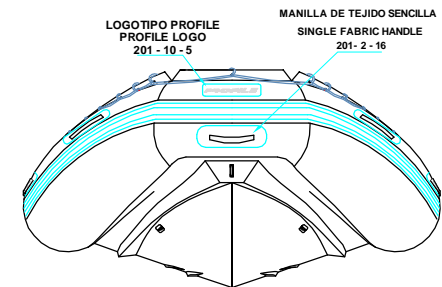

PLANT VIEW  
VISTA SUPERIOR

AFT VIEW  
VISTA TRASERA

LONGITUDINAL PROFILE  
VISTA LATERAL

FORE VIEW  
VISTA FRONTAL

NOTA: FAVOR INDICAR COLOR DEL BOTE AL ORDENAR / NOTE: MUST INDICATE BOAT COLOR WHEN ORDERING