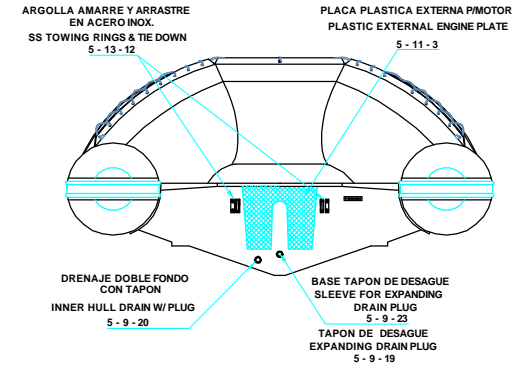

PLANT VIEW  
VISTA SUPERIOR

AFT VIEW  
VISTA TRASERA

LONGITUDINAL PROFILE  
VISTA LATERAL

FORE VIEW  
VISTA FRONTAL

NOTA: FAVOR INDICAR COLOR DEL BOTE AL ORDENAR / NOTE: MUST INDICATE BOAT COLOR WHEN ORDERING