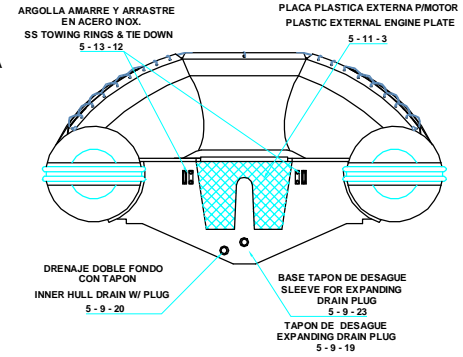

PLANT VIEW
VISTA SUPERIOR

AFT VIEW
VISTA TRASERA

LONGITUDINAL PROFILE
VISTA LATERAL

FORE VIEW
VISTA FRONTAL

NOTA: FAVOR INDICAR COLOR DEL BOTE AL ORDENAR / NOTE: MUST INDICATE BOAT COLOR WHEN ORDERING