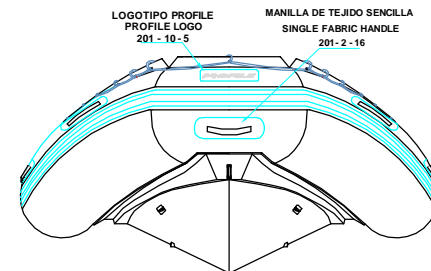

PLANT VIEW
VISTA SUPERIOR

AFT VIEW
VISTA TRASERA

LONGITUDINAL PROFILE
VISTA LATERAL

FORE VIEW
VISTA FRONTAL

NOTA: FAVOR INDICAR COLOR DEL BOTE AL ORDENAR / NOTE: MUST INDICATE BOAT COLOR WHEN ORDERING