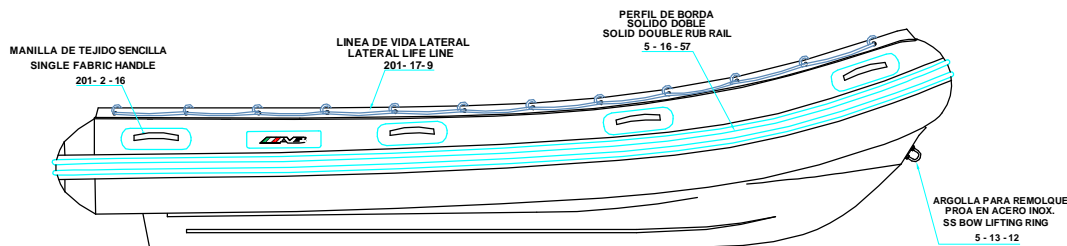

PLANT VIEW
VISTA SUPERIOR

AFT VIEW
VISTA TRASERA

LONGITUDINAL PROFILE
VISTA LATERAL

FORE VIEW
VISTA FRONTAL

NOTA: FAVOR INDICAR COLOR DEL BOTE AL ORDENAR / NOTE: MUST INDICATE BOAT COLOR WHEN ORDERING