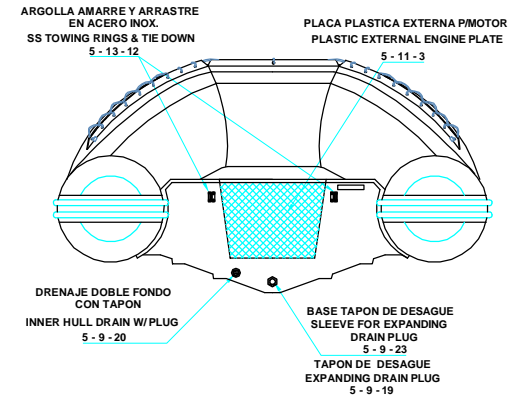

PLANT VIEW
VISTA SUPERIOR

AFT VIEW
VISTA TRASERA

LONGITUDINAL PROFILE
VISTA LATERAL

FORE VIEW
VISTA FRONTAL

NOTA: FAVOR INDICAR COLOR DEL BOTE AL ORDENAR / NOTE: MUST INDICATE BOAT COLOR WHEN ORDERING