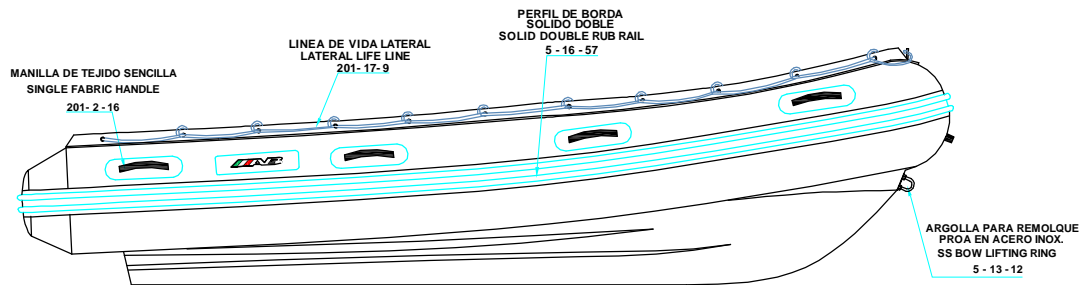

PLANT VIEW
VISTA SUPERIOR

AFT VIEW
VISTA TRASERA

LONGITUDINAL PROFILE
VISTA LATERAL

FORE VIEW
VISTA FRONTAL

NOTA: FAVOR INDICAR COLOR DEL BOTE AL ORDENAR / NOTE: MUST INDICATE BOAT COLOR WHEN ORDERING