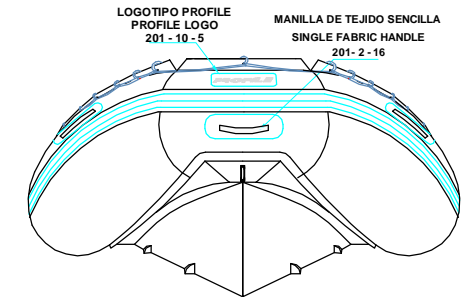

PLANT VIEW
VISTA SUPERIOR

AFT VIEW
VISTA TRASERA

LONGITUDINAL PROFILE
VISTA LATERAL

FORE VIEW
VISTA FRONTAL

NOTA: FAVOR INDICAR COLOR DEL BOTE AL ORDENAR / NOTE: MUST INDICATE BOAT COLOR WHEN ORDERING