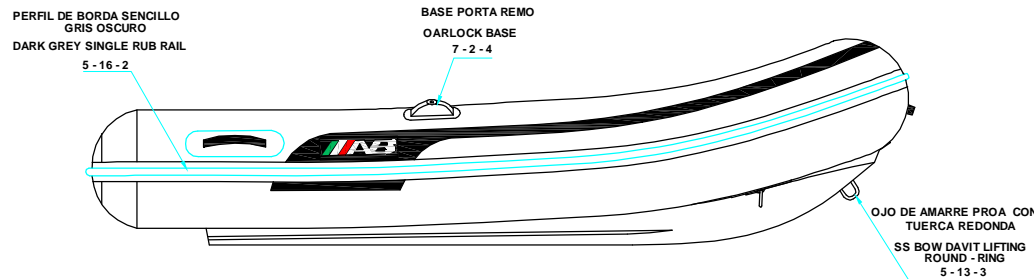

PLANT VIEW
VISTA EN PLANTA

AFT VIEW
VISTA TRASERA

LONGITUDINAL PROFILE
VISTA LATERAL

FORE VIEW
VISTA FRONTAL

NOTA: FAVOR INDICAR COLOR DEL BOTE AL ORDENAR / **NOTE:** MUST INDICATE BOAT COLOR WHEN ORDERING