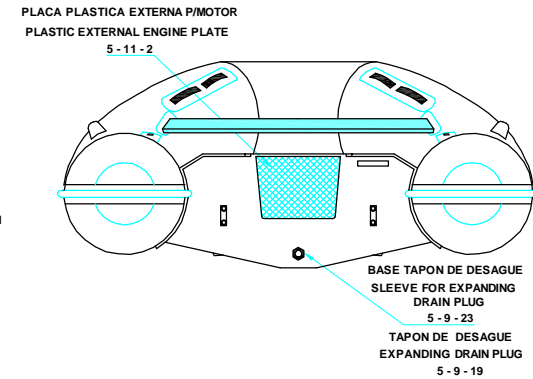

PLANT VIEW
VISTA EN PLANTA

AFT VIEW
VISTA TRASERA

LONGITUDINAL PROFILE
VISTA LATERAL

FORE VIEW
VISTA FRONTAL

NOTA: FAVOR INDICAR COLOR DEL BOTE AL ORDENAR / **NOTE:** MUST INDICATE BOAT COLOR WHEN ORDERING