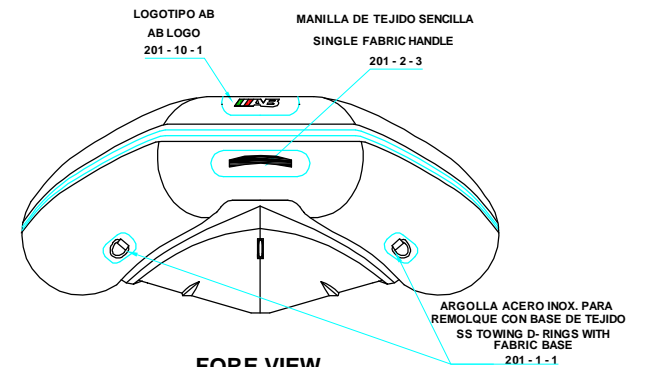

PLANT VIEW
VISTA EN PLANTA

AFT VIEW
VISTA TRASERA

LONGITUDINAL PROFILE
VISTA LATERAL

FORE VIEW
VISTA FRONTAL

NOTA: FAVOR INDICAR COLOR DEL BOTE AL ORDENAR / **NOTE:** MUST INDICATE BOAT COLOR WHEN ORDERING