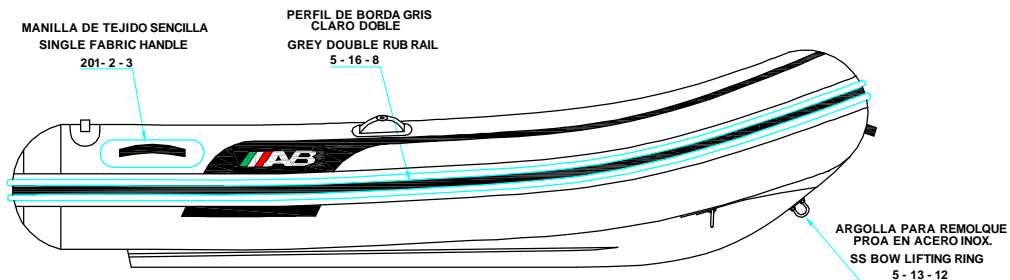

PLANT VIEW
VISTA SUPERIOR

AFT VIEW
VISTA TRASERA

LONGITUDINAL PROFILE
VISTA LATERAL

FORE VIEW
VISTA FRONTAL

NOTA: FAVOR INDICAR COLOR DEL BOTE AL ORDENAR / **NOTE:** MUST INDICATE BOAT COLOR WHEN ORDERING