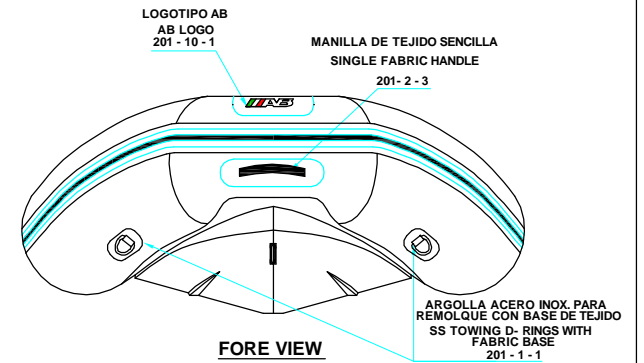

PLANT VIEW
VISTA SUPERIOR

AFT VIEW
VISTA TRASERA

LONGITUDINAL PROFILE
VISTA LATERAL

FORE VIEW
VISTA FRONTAL

NOTA: FAVOR INDICAR COLOR DEL BOTE AL ORDENAR / **NOTE:** MUST INDICATE BOAT COLOR WHEN ORDERING