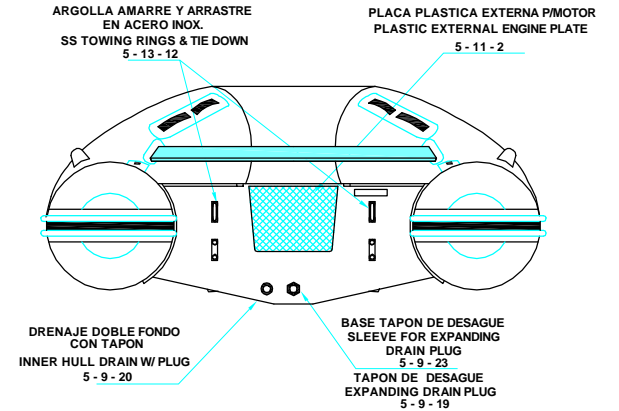

PLANT VIEW
VISTA SUPERIOR

AFT VIEW
VISTA TRASERA

LONGITUDINAL PROFILE
VISTA LATERAL

FORE VIEW
VISTA FRONTAL

NOTA: FAVOR INDICAR COLOR DEL BOTE AL ORDENAR / **NOTE:** MUST INDICATE BOAT COLOR WHEN ORDERING