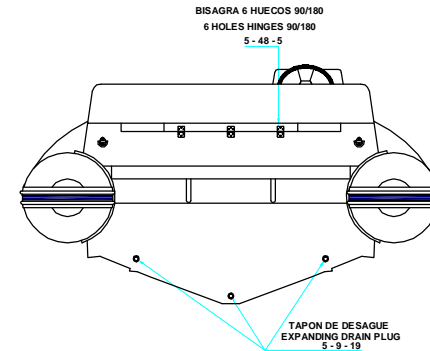

PLANT VIEW
VISTA SUPERIOR

AFT VIEW
VISTA FRONTAL

LONGITUDINAL PROFILE
VISTA LATERAL

FORE VIEW
VISTA FRONTAL

NOTA: FAVOR INDICAR COLOR DEL BOTE AL ORDENAR / NOTE: MUST INDICATE BOAT COLOR WHEN ORDERING