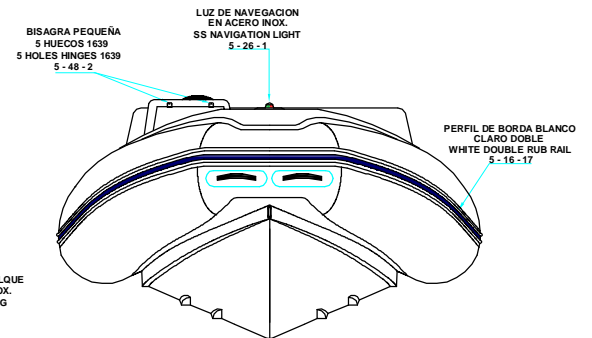

PLANT VIEW
VISTA SUPERIOR

AFT VIEW
VISTA FRONTAL

LONGITUDINAL PROFILE
VISTA LATERAL

FORE VIEW
VISTA FRONTAL

NOTA: FAVOR INDICAR COLOR DEL BOTE AL ORDENAR / NOTE: MUST INDICATE BOAT COLOR WHEN ORDERING