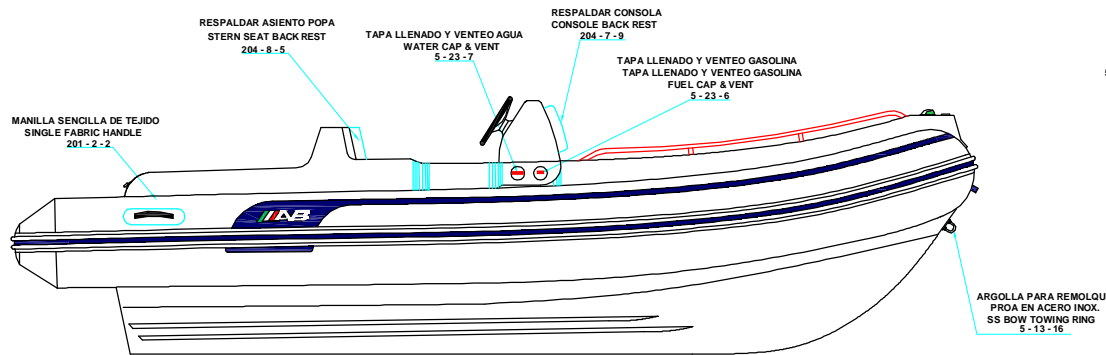

PLANT VIEW
VISTA SUPERIOR

AFT VIEW
VISTA FRONTAL

LONGITUDINAL PROFILE
VISTA LATERAL

FORE VIEW
VISTA FRONTAL

NOTA: FAVOR INDICAR COLOR DEL BOTE AL ORDENAR / NOTE: MUST INDICATE BOAT COLOR WHEN ORDERING