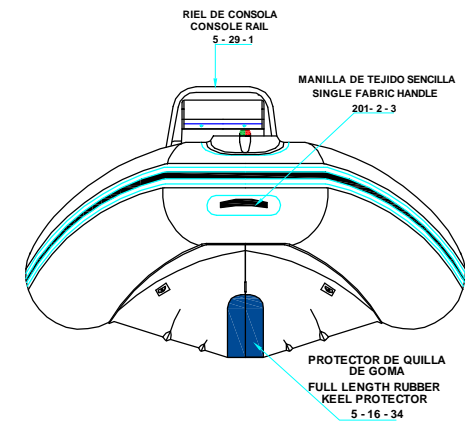

REV. 4

ALUMINA 15 ALX

520 - 2 - 5

PLANT VIEW
VISTA SUPERIOR

AFT VIEW
VISTA TRASERA

LONGITUDINAL PROFILE
VISTA LATERAL

FORE VIEW
VISTA FRONTAL

NOTA: FAVOR INDICAR COLOR DEL BOTE AL ORDENAR / NOTE: MUST INDICATE BOAT COLOR WHEN ORDERING