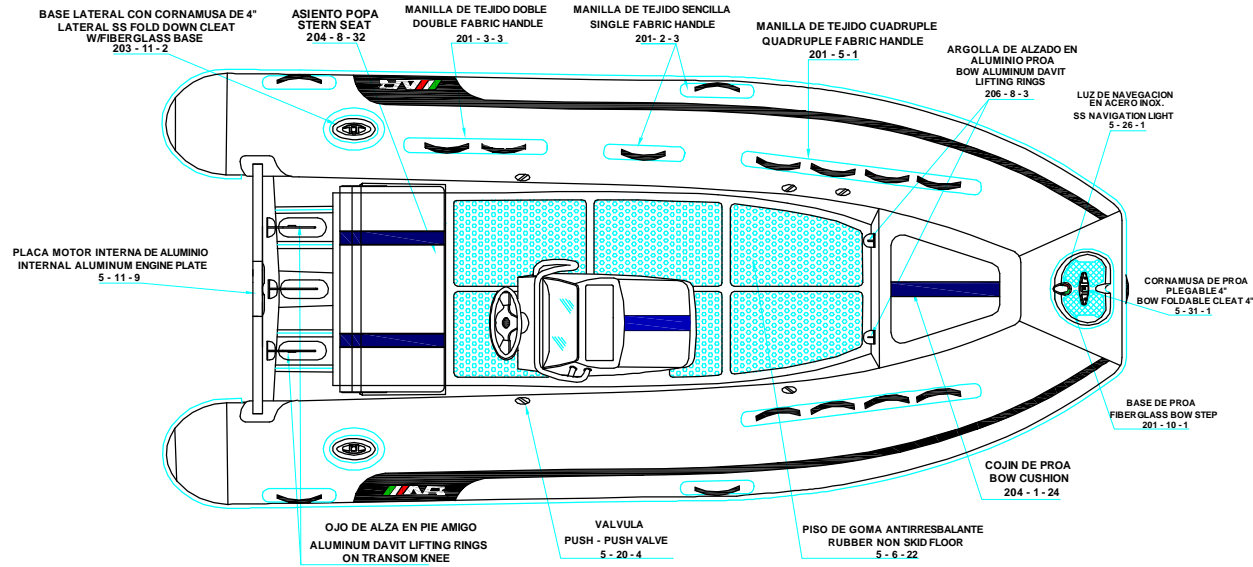

REV. 4

ALUMINA 15 ALX

520 - 2 - 5

PLANT VIEW
VISTA SUPERIOR

AFT VIEW
VISTA TRASERA

LONGITUDINAL PROFILE
VISTA LATERAL

FORE VIEW
VISTA FRONTAL

NOTA: FAVOR INDICAR COLOR DEL BOTE AL ORDENAR / NOTE: MUST INDICATE BOAT COLOR WHEN ORDERING