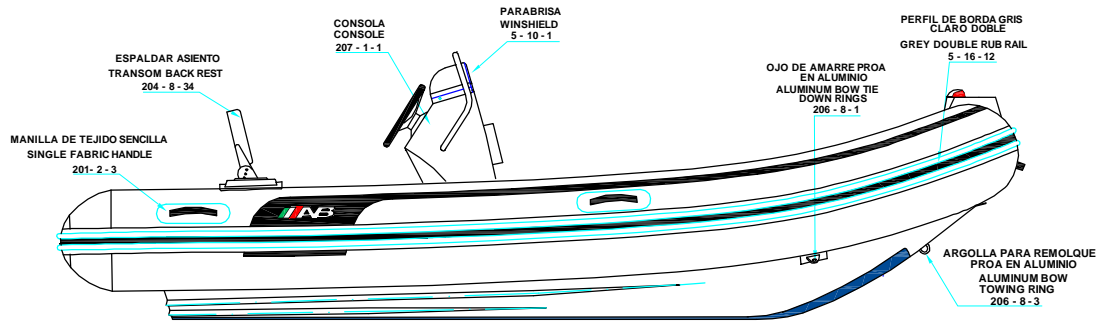

REV. 4

ALUMINA 15 ALX

520 - 2 - 5

PLANT VIEW
VISTA SUPERIOR

AFT VIEW
VISTA TRASERA

LONGITUDINAL PROFILE
VISTA LATERAL

FORE VIEW
VISTA FRONTAL

NOTA: FAVOR INDICAR COLOR DEL BOTE AL ORDENAR / NOTE: MUST INDICATE BOAT COLOR WHEN ORDERING