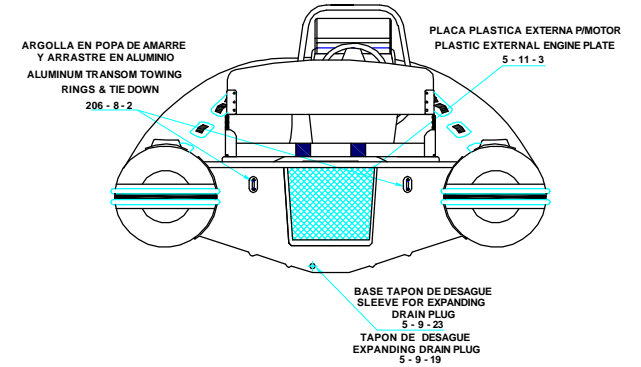

REV. 4

ALUMINA 15 ALX

520 - 2 - 5

PLANT VIEW
VISTA SUPERIOR

AFT VIEW
VISTA TRASERA

LONGITUDINAL PROFILE
VISTA LATERAL

FORE VIEW
VISTA FRONTAL

NOTA: FAVOR INDICAR COLOR DEL BOTE AL ORDENAR / NOTE: MUST INDICATE BOAT COLOR WHEN ORDERING