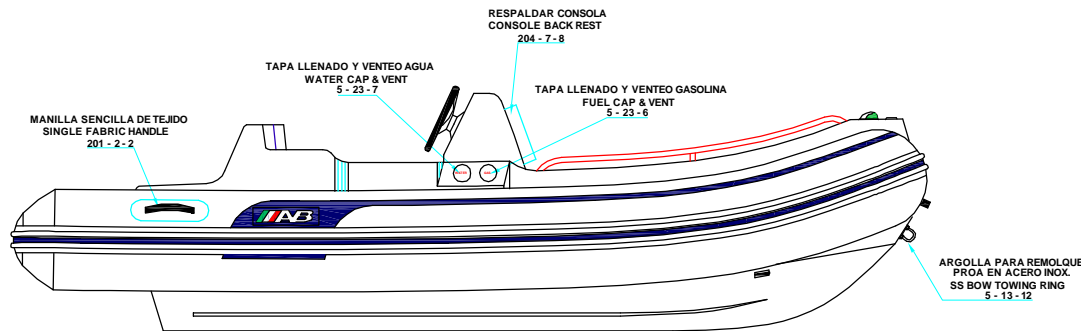

PLANT VIEW
VISTA SUPERIOR

AFT VIEW
VISTA TRASERA

LONGITUDINAL PROFILE
VISTA LATERAL

FORE VIEW
VISTA FRONTAL

NOTA: FAVOR INDICAR COLOR DEL BOTE AL ORDENAR / NOTE: MUST INDICATE BOAT COLOR WHEN ORDERING