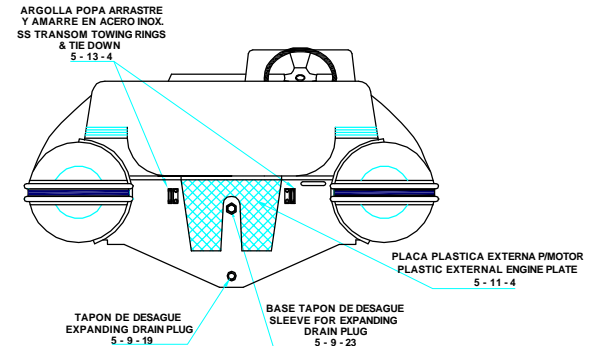

PLANT VIEW
VISTA SUPERIOR

AFT VIEW
VISTA TRASERA

LONGITUDINAL PROFILE
VISTA LATERAL

FORE VIEW
VISTA FRONTAL

NOTA: FAVOR INDICAR COLOR DEL BOTE AL ORDENAR / NOTE: MUST INDICATE BOAT COLOR WHEN ORDERING