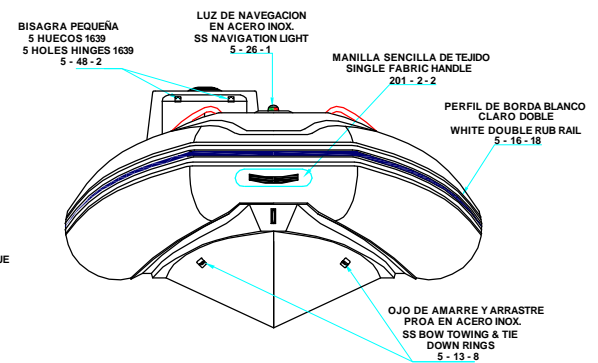

PLANT VIEW
VISTA SUPERIOR

AFT VIEW
VISTA TRASERA

LONGITUDINAL PROFILE
VISTA LATERAL

FORE VIEW
VISTA FRONTAL

NOTA: FAVOR INDICAR COLOR DEL BOTE AL ORDENAR / NOTE: MUST INDICATE BOAT COLOR WHEN ORDERING