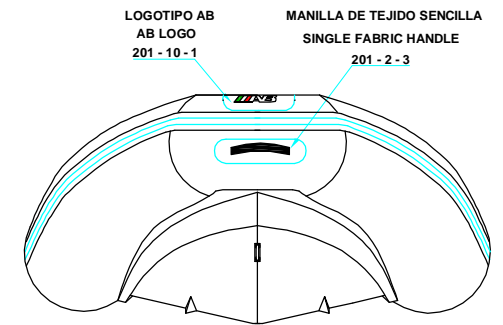

PLANT VIEW
VISTA EN PLANTA

AFT VIEW
VISTA TRASERA

LONGITUDINAL PROFILE
VISTA LATERAL

FORE VIEW
VISTA FRONTAL

NOTA: FAVOR INDICAR COLOR DEL BOTE AL ORDENAR / **NOTE:** MUST INDICATE BOAT COLOR WHEN ORDERING