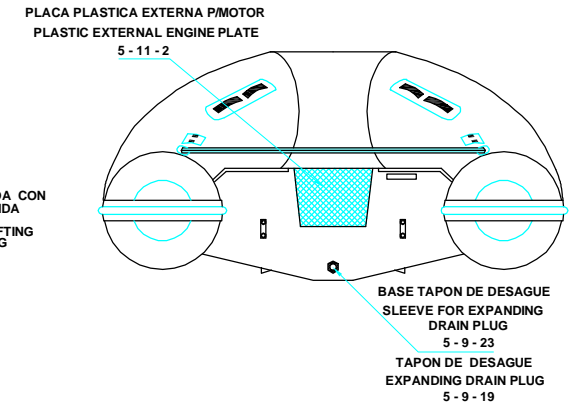

PLANT VIEW
VISTA EN PLANTA

AFT VIEW
VISTA TRASERA

LONGITUDINAL PROFILE
VISTA LATERAL

FORE VIEW
VISTA FRONTAL

NOTA: FAVOR INDICAR COLOR DEL BOTE AL ORDENAR / **NOTE:** MUST INDICATE BOAT COLOR WHEN ORDERING