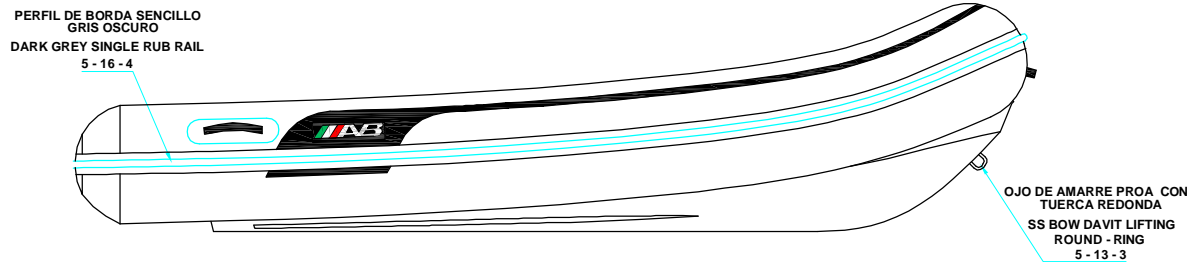

PLANT VIEW
VISTA EN PLANTA

AFT VIEW
VISTA TRASERA

LONGITUDINAL PROFILE
VISTA LATERAL

FORE VIEW
VISTA FRONTAL

NOTA: FAVOR INDICAR COLOR DEL BOTE AL ORDENAR / **NOTE:** MUST INDICATE BOAT COLOR WHEN ORDERING