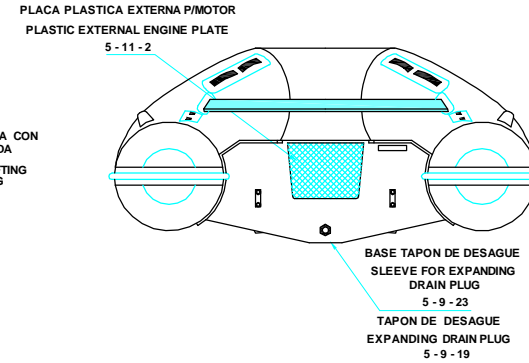

PLANT VIEW
VISTA EN PLANTA

AFT VIEW
VISTA TRASERA

LONGITUDINAL PROFILE
VISTA LATERAL

FORE VIEW
VISTA FRONTAL

NOTA: FAVOR INDICAR COLOR DEL BOTE AL ORDENAR / **NOTE:** MUST INDICATE BOAT COLOR WHEN ORDERING