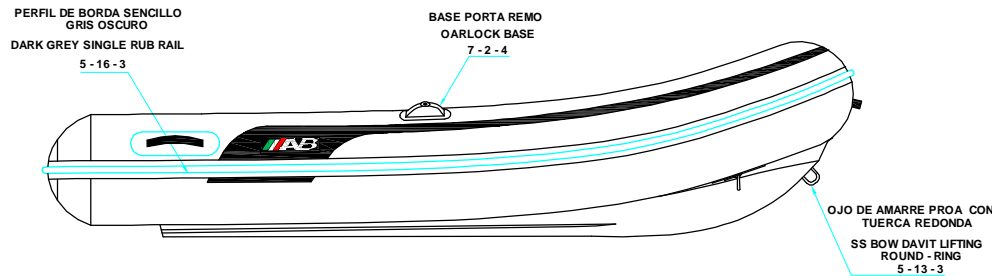

PLANT VIEW
VISTA EN PLANTA

AFT VIEW
VISTA TRASERA

LONGITUDINAL PROFILE
VISTA LATERAL

FORE VIEW
VISTA FRONTAL

NOTA: FAVOR INDICAR COLOR DEL BOTE AL ORDENAR / **NOTE:** MUST INDICATE BOAT COLOR WHEN ORDERING