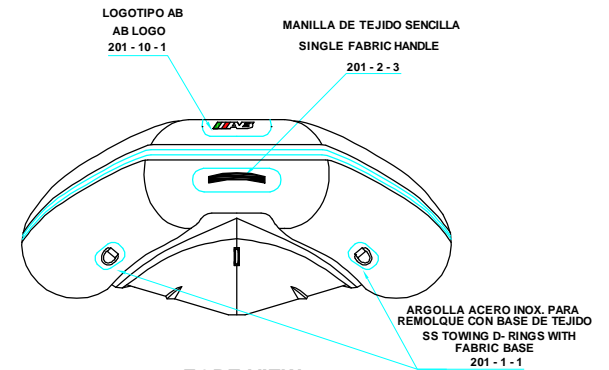

PLANT VIEW
VISTA EN PLANTA

AFT VIEW
VISTA TRASERA

LONGITUDINAL PROFILE
VISTA LATERAL

FORE VIEW
VISTA FRONTAL

NOTA: FAVOR INDICAR COLOR DEL BOTE AL ORDENAR / **NOTE:** MUST INDICATE BOAT COLOR WHEN ORDERING